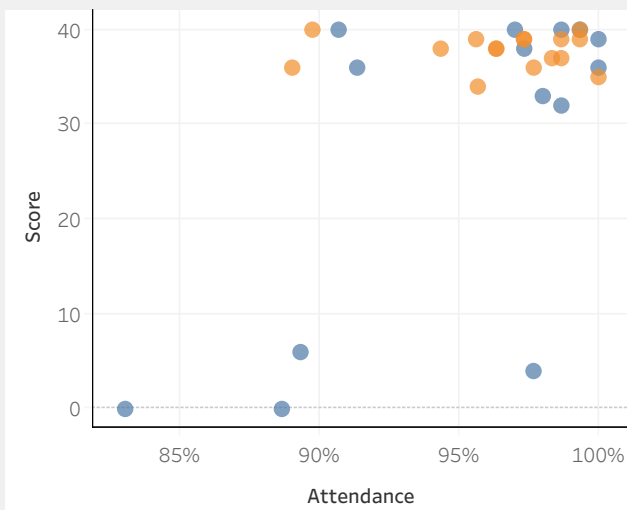

% Expected standard

Average score

	Pupils	Expected Standard	Y1 National	Nat. Diff	Average Score	Y1 National	Nat. Diff	Attendance
All Pupils	30	86.7%	80.5%	+6.1%	32.9	33.2	-0.2	95.8%
Female	16	100.0%	83.8%	+16.2%	37.8	34.0	+3.8	96.5%
Male	14	71.4%	77.4%	-6.0%	27.4	32.4	-5.0	95.0%
Support	4	25.0%	48.8%	-23.8%	10.0	24.6	-14.6	89.1%
Not SEND	26	96.2%	86.8%	+9.3%	36.5	34.7	+1.8	96.8%
Not FSM6	30	86.7%	84.1%	+2.5%	32.9	34.2	-1.2	95.8%
Autumn	9	100.0%	85.5%	+14.5%	37.9	34.5	+3.4	96.5%
Spring	8	87.5%	80.7%	+6.8%	32.8	33.2	-0.5	96.7%
Summer	13	76.9%	75.5%	+1.4%	29.6	31.9	-2.2	94.7%

Phonics score vs. Attendance

Female (orange) | Male (blue)

Phonics score vs. Dob

Female (orange) | Male (blue)