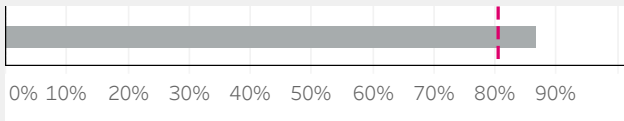

Weetwood Primary School (3832421)

% EXS		Attendance	
School	NAT	Cohort	Nat Y1
86.7%	80.5%	95.8%	93.3%

Year 1 Pupils

School Attainment

FFT Nat. 2023

Diff

Pupils	30	% Expected standard	86.7%	80.5%	+6.1%
Pupils with assessments	30	Average Score	32.9	33.2	-0.2

% Expected standard

Average score

	Pupils	Expected Standard	Y1 National	Nat. Diff	Average Score	Y1 National	Nat. Diff	Attendance
All Pupils	30	86.7%	80.5%	+6.1%	32.9	33.2	-0.2	95.8%
Female	16	100.0%	83.8%	+16.2%	37.8	34.0	+3.8	96.5%
Male	14	71.4%	77.4%	-6.0%	27.4	32.4	-5.0	95.0%
Support	4	25.0%	48.8%	-23.8%	10.0	24.6	-14.6	89.1%
Not SEND	26	96.2%	86.8%	+9.3%	36.5	34.7	+1.8	96.8%
Not FSM6	30	86.7%	84.1%	+2.5%	32.9	34.2	-1.2	95.8%
Autumn	9	100.0%	85.5%	+14.5%	37.9	34.5	+3.4	96.5%
Spring	8	87.5%	80.7%	+6.8%	32.8	33.2	-0.5	96.7%
Summer	13	76.9%	75.5%	+1.4%	29.6	31.9	-2.2	94.7%