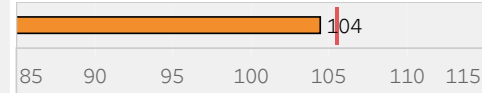

EXS RWM		Attendance	
School	NAT	Cohort	Nat Y6
60%	61%	91.0%	94.1%

Reading Scaled Score

Writing Scaled Score

Maths Scaled Score

GPS Scaled Score

Pupil groups

	Pupils	Reading SS	Reading VA	Writing SS	Writing VA	Maths SS	Maths VA	GPS SS	GPS VA	Attendance
All Pupils	30	106.6	-1.5	104.9	+0.9	104.8	-3.7 ●	104.4	-5.2 ●	91% ●
Female	16	103.8	-3.4 ●	103.8	+0.1	101.9	-4.6 ●	102.5	-6.7 ●	91% ●
Male	14	110.6	+1.1	106.6	+2.0	108.6	-2.3	107.1	-3.0	91% ●
Higher	16	112.7	+0.8	109.7	+3.0	109.2	-1.2	108.0	-4.3 ●	92% ●
Middle	9	99.6	-5.1 ●	100.3	-1.5	99.1	-4.7 ●	101.0	-7.2 ●	93% ●
Lower	4	98.0	-3.2 ●	95.0	-1.5	89.0	-10.8 ●	95.0	-4.7 ●	82% ●
FSM6	3	94.7	-9.1 ●	99.0	-2.0	97.3	-5.9 ●	100.0	-12.0 ●	88% ●
Not FSM6	27	108.1	-0.6	105.7	+1.2	105.7	-3.4 ●	104.8	-4.4 ●	91% ●
EHCP	2		-11.2 ●		-6.6 ●		-11.1 ●		-10.9 ●	55% ●
Support	3	92.3	-5.8 ●	95.0	+0.3	96.0	-7.6 ●	90.5	-11.9 ●	93% ●
Not SEND	25	108.4	-0.6	106.2	+1.3	105.5	-2.8	105.6	-4.1 ●	94% ●
Autumn	14	108.7	-0.9	107.0	+1.9	106.5	-3.4 ●	106.0	-3.5 ●	89% ●
Spring	6	104.7	-2.9	102.3	-1.1	102.8	-3.7 ●	104.0	-8.5 ●	86% ●
Summer	10	105.1	-1.6	103.9	+0.8	104.0	-4.2 ●	102.6	-5.6 ●	97% ●

Show on X axis: Attendance

Scaled Score Reading

Female (orange) | Male (blue)

Scaled Score Maths

Female (orange) | Male (blue)

Scaled Score GPS

Female (orange) | Male (blue)