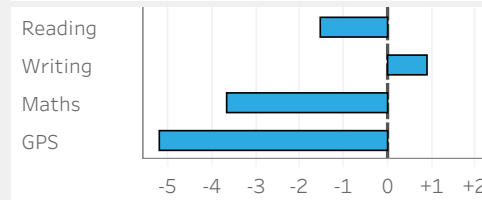

EXS RWM		Attendance	
School	NAT	Cohort	Nat Y6
60%	61%	91.0%	94.1%

Reading Scaled Score

Writing Scaled Score

Maths Scaled Score

GPS Scaled Score

Pupil groups

	Pupils	Reading SS	Reading VA	Writing SS	Writing VA	Maths SS	Maths VA	GPS SS	GPS VA	Attendance
All Pupils	30	106.6	-1.5	104.9	+0.9	104.8	-3.7 ●	104.4	-5.2 ●	91% ●
Female	16	103.8	-3.4 ●	103.8	+0.1	101.9	-4.6 ●	102.5	-6.7 ●	91% ●
Male	14	110.6	+1.1	106.6	+2.0	108.6	-2.3	107.1	-3.0	91% ●
Higher	16	112.7	+0.8	109.7	+3.0	109.2	-1.2	108.0	-4.3 ●	92% ●
Middle	9	99.6	-5.1 ●	100.3	-1.5	99.1	-4.7 ●	101.0	-7.2 ●	93% ●
Lower	4	98.0	-3.2 ●	95.0	-1.5	89.0	-10.8 ●	95.0	-4.7 ●	82% ●
FSM6	3	94.7	-9.1 ●	99.0	-2.0	97.3	-5.9 ●	100.0	-12.0 ●	88% ●
Not FSM6	27	108.1	-0.6	105.7	+1.2	105.7	-3.4 ●	104.8	-4.4 ●	91% ●
EHCP	2		-11.2 ●		-6.6 ●		-11.1 ●		-10.9 ●	55% ●
Support	3	92.3	-5.8 ●	95.0	+0.3	96.0	-7.6 ●	90.5	-11.9 ●	93% ●
Not SEND	25	108.4	-0.6	106.2	+1.3	105.5	-2.8	105.6	-4.1 ●	94% ●
Autumn	14	108.7	-0.9	107.0	+1.9	106.5	-3.4 ●	106.0	-3.5 ●	89% ●
Spring	6	104.7	-2.9	102.3	-1.1	102.8	-3.7 ●	104.0	-8.5 ●	86% ●
Summer	10	105.1	-1.6	103.9	+0.8	104.0	-4.2 ●	102.6	-5.6 ●	97% ●

Show on X axis: Attendance

Scaled Score Reading

Female (orange) | Male (blue)

Scaled Score Maths

Female (orange) | Male (blue)

Scaled Score GPS

Female (orange) | Male (blue)