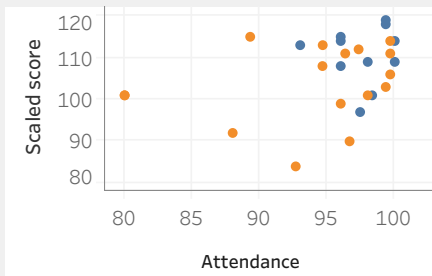

EXS RWM		Attendance	
School	NAT	Cohort	Nat Y6
60%	61%	91.0%	94.1%

Reading Scaled Score

Writing Scaled Score

Maths Scaled Score

GPS Scaled Score

Pupil groups

	Pupils	Reading SS	Reading VA	Writing SS	Writing VA	Maths SS	Maths VA	GPS SS	GPS VA	Attendance
All Pupils	30	106.6	-1.5	104.9	+0.9	104.8	-3.7 ●	104.4	-5.2 ●	91% ●
Female	16	103.8	-3.4 ●	103.8	+0.1	101.9	-4.6 ●	102.5	-6.7 ●	91% ●
Male	14	110.6	+1.1	106.6	+2.0	108.6	-2.3	107.1	-3.0	91% ●
Higher	16	112.7	+0.8	109.7	+3.0	109.2	-1.2	108.0	-4.3 ●	92% ●
Middle	9	99.6	-5.1 ●	100.3	-1.5	99.1	-4.7 ●	101.0	-7.2 ●	93% ●
Lower	4	98.0	-3.2 ●	95.0	-1.5	89.0	-10.8 ●	95.0	-4.7 ●	82% ●
FSM6	3	94.7	-9.1 ●	99.0	-2.0	97.3	-5.9 ●	100.0	-12.0 ●	88% ●
Not FSM6	27	108.1	-0.6	105.7	+1.2	105.7	-3.4 ●	104.8	-4.4 ●	91% ●
EHCP	2		-11.2 ●		-6.6 ●		-11.1 ●		-10.9 ●	55% ●
Support	3	92.3	-5.8 ●	95.0	+0.3	96.0	-7.6 ●	90.5	-11.9 ●	93% ●
Not SEND	25	108.4	-0.6	106.2	+1.3	105.5	-2.8	105.6	-4.1 ●	94% ●
Autumn	14	108.7	-0.9	107.0	+1.9	106.5	-3.4 ●	106.0	-3.5 ●	89% ●
Spring	6	104.7	-2.9	102.3	-1.1	102.8	-3.7 ●	104.0	-8.5 ●	86% ●
Summer	10	105.1	-1.6	103.9	+0.8	104.0	-4.2 ●	102.6	-5.6 ●	97% ●

Show on X axis: Attendance

Scaled Score Reading

Female (orange) | Male (blue)

Scaled Score Maths

Female (orange) | Male (blue)

Scaled Score GPS

Female (orange) | Male (blue)