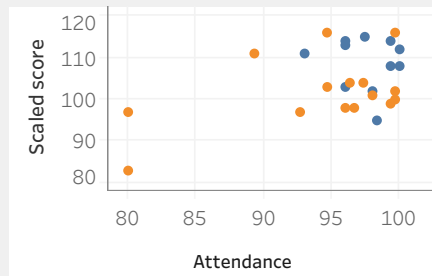

EXS RWM		Attendance	
School	NAT	Cohort	Nat Y6
60%	61%	91.0%	94.1%

Reading Scaled Score

Writing Scaled Score

Maths Scaled Score

GPS Scaled Score

Pupil groups

	Pupils	Reading SS	Reading VA	Writing SS	Writing VA	Maths SS	Maths VA	GPS SS	GPS VA	Attendance
All Pupils	30	106.6	-1.5	104.9	+0.9	104.8	-3.7 ●	104.4	-5.2 ●	91% ●
Female	16	103.8	-3.4 ●	103.8	+0.1	101.9	-4.6 ●	102.5	-6.7 ●	91% ●
Male	14	110.6	+1.1	106.6	+2.0	108.6	-2.3	107.1	-3.0	91% ●
Higher	16	112.7	+0.8	109.7	+3.0	109.2	-1.2	108.0	-4.3 ●	92% ●
Middle	9	99.6	-5.1 ●	100.3	-1.5	99.1	-4.7 ●	101.0	-7.2 ●	93% ●
Lower	4	98.0	-3.2 ●	95.0	-1.5	89.0	-10.8 ●	95.0	-4.7 ●	82% ●
FSM6	3	94.7	-9.1 ●	99.0	-2.0	97.3	-5.9 ●	100.0	-12.0 ●	88% ●
Not FSM6	27	108.1	-0.6	105.7	+1.2	105.7	-3.4 ●	104.8	-4.4 ●	91% ●
EHCP	2		-11.2 ●		-6.6 ●		-11.1 ●		-10.9 ●	55% ●
Support	3	92.3	-5.8 ●	95.0	+0.3	96.0	-7.6 ●	90.5	-11.9 ●	93% ●
Not SEND	25	108.4	-0.6	106.2	+1.3	105.5	-2.8	105.6	-4.1 ●	94% ●
Autumn	14	108.7	-0.9	107.0	+1.9	106.5	-3.4 ●	106.0	-3.5 ●	89% ●
Spring	6	104.7	-2.9	102.3	-1.1	102.8	-3.7 ●	104.0	-8.5 ●	86% ●
Summer	10	105.1	-1.6	103.9	+0.8	104.0	-4.2 ●	102.6	-5.6 ●	97% ●

Show on X axis: Attendance

Scaled Score Reading

Female (orange) | Male (blue)

Scaled Score Maths

Female (orange) | Male (blue)

Scaled Score GPS

Female (orange) | Male (blue)